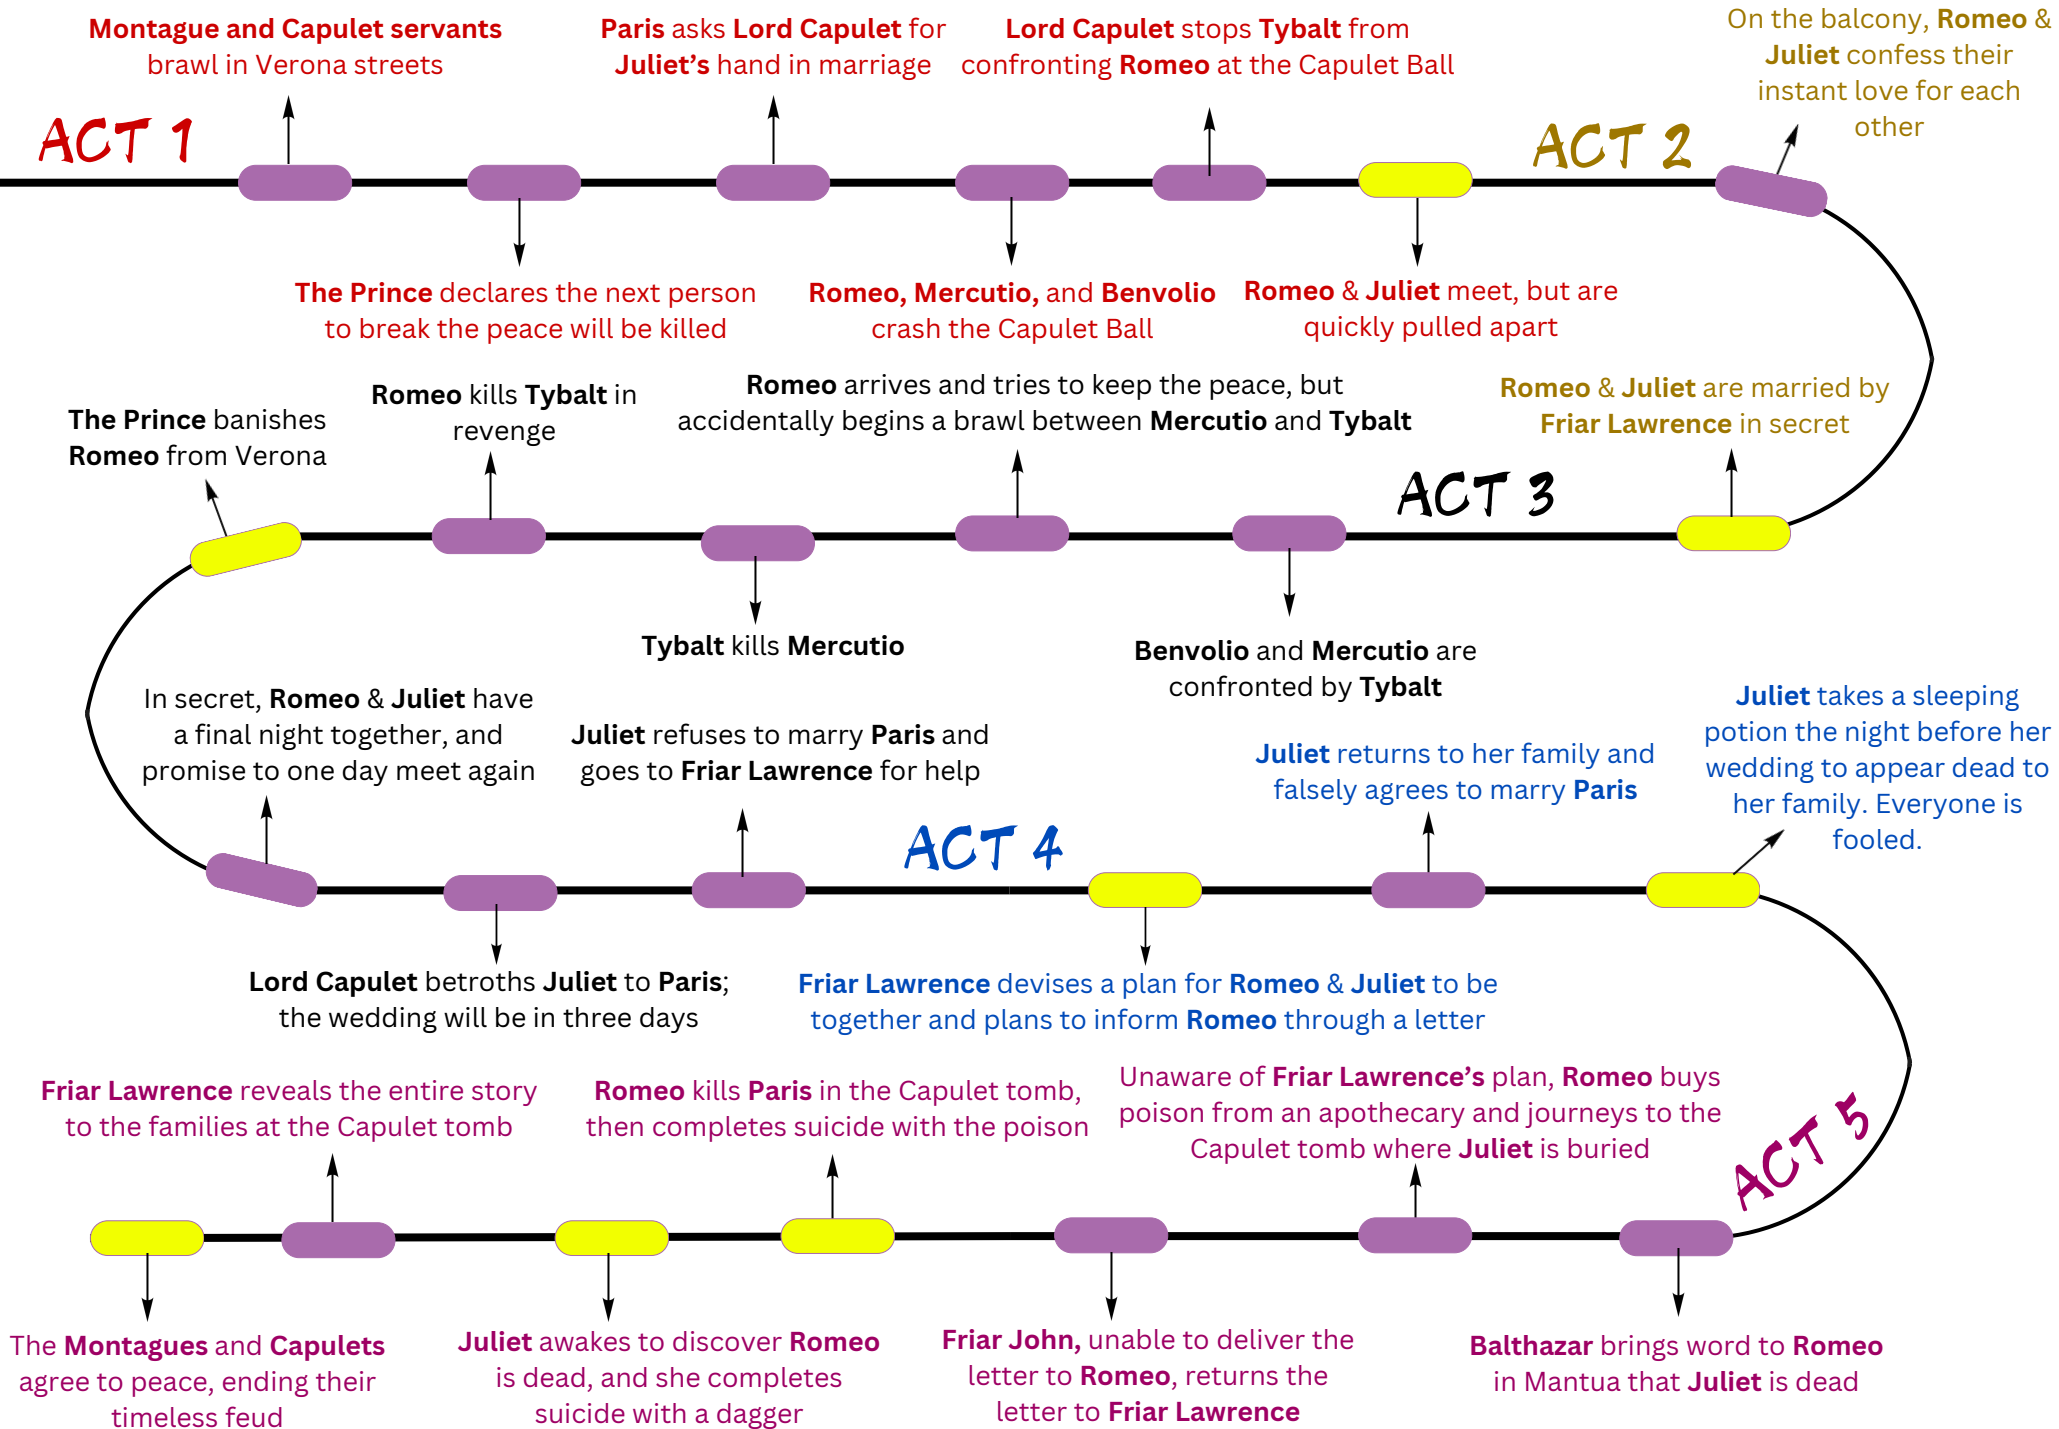

Plot

Timeline

Things to note:

- Romeo & Juliet marry within 18 hours of meeting
- Romeo & Juliet are dead within 96 hours (4 days) of meeting